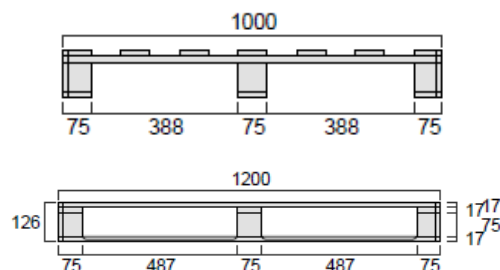

Inner Boxes

Inner box 48 pcs

Monofragrance 48 pcs.

Or

Mix 48 pcs. (12 pcs. X 4 fragrances)

Size cm 30 x 19,5 x 10h

Master Boxes

Master Box 288 pcs.

6 boxes (inner box 48 pcs. X 6 boxes) tot. 288 pcs.

Size cm 42 x 32 x 33h

Mix or Monofragrance

Weight 7 Kg.

Euro pallet

size cm 100 x 120 x 120 h + pallet base

9 master for layers Tot. 2.592 pcs.

5 layers tot. 45 master Tot. 12.960 pcs.

Expo

Expo 144 Pcs
Size cm. 65 x 140h

Expo 48 Pcs
Size cm. 14,5 x 38 x 28h

Via Vecchia Ferriera, 70 – 36100 – Vicenza - Italy - Tel. +39.0444.563304 – fax +39.0444.881094
www.ghostfresh.com - mail : info@hdtrading.eu